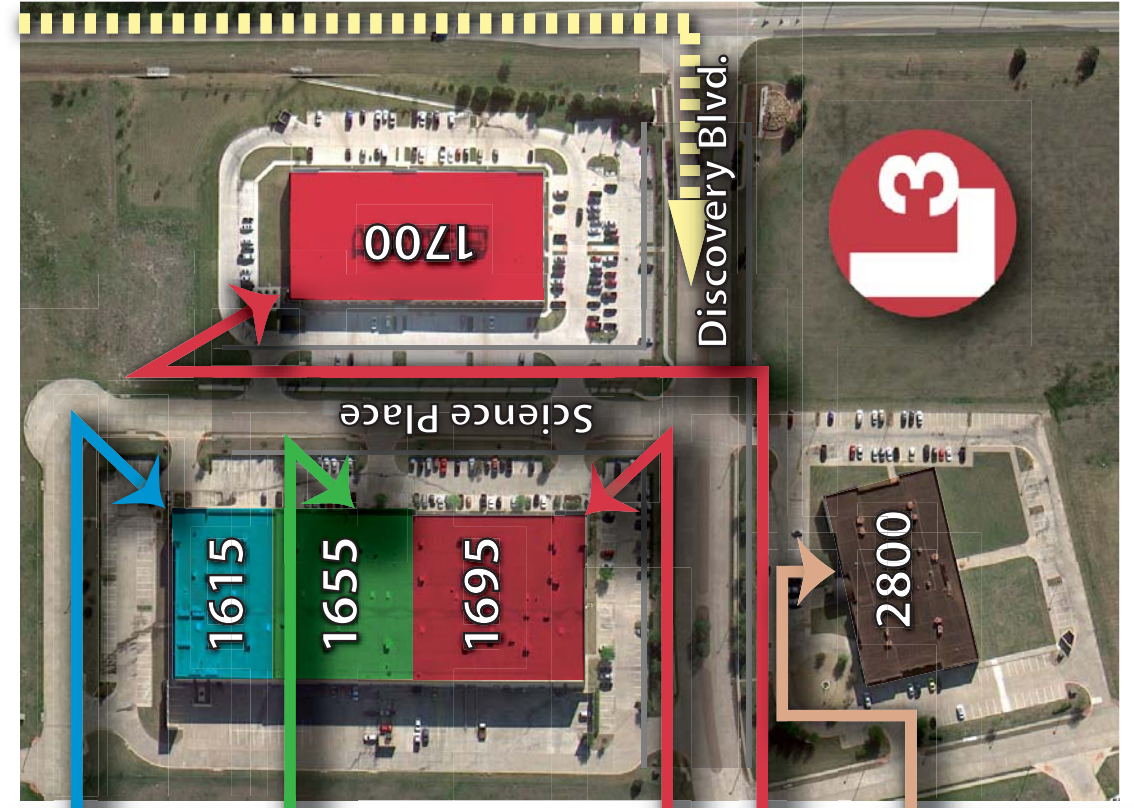

ComCept

Welcome to L-3 ComCept facility in Rockwall, TX.

For more information, contact:

L-3 ComCept
1700 Science Place
Rockwall, TX 75032
Tel: 972-772-7501
Fax: 972-772-7510

Detailed map of local L-3 campus area on next page.

ComCept

For more information, contact:

L-3 ComCept
1700 Science Place
Rockwall, TX 75032
Tel: 972-772-7501
Fax: 972-772-7510

Lobby Entrances

L-3 Shared Services, IT & Accounting
1615 Science Place
Rockwall, TX 75032
Tel: 469-698-8647
Fax: 469-698-8972