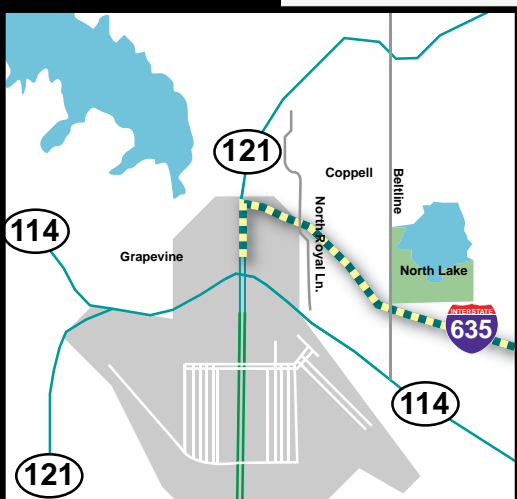

ComCept

Welcome to L-3 ComCept facility in Rockwall, TX.

For more information, contact:

L-3 ComCept
1700 Science Place
Rockwall, TX 75032
Tel: 972-772-7501
Fax: 972-772-7510

Detailed map of local L-3 campus area on next page.