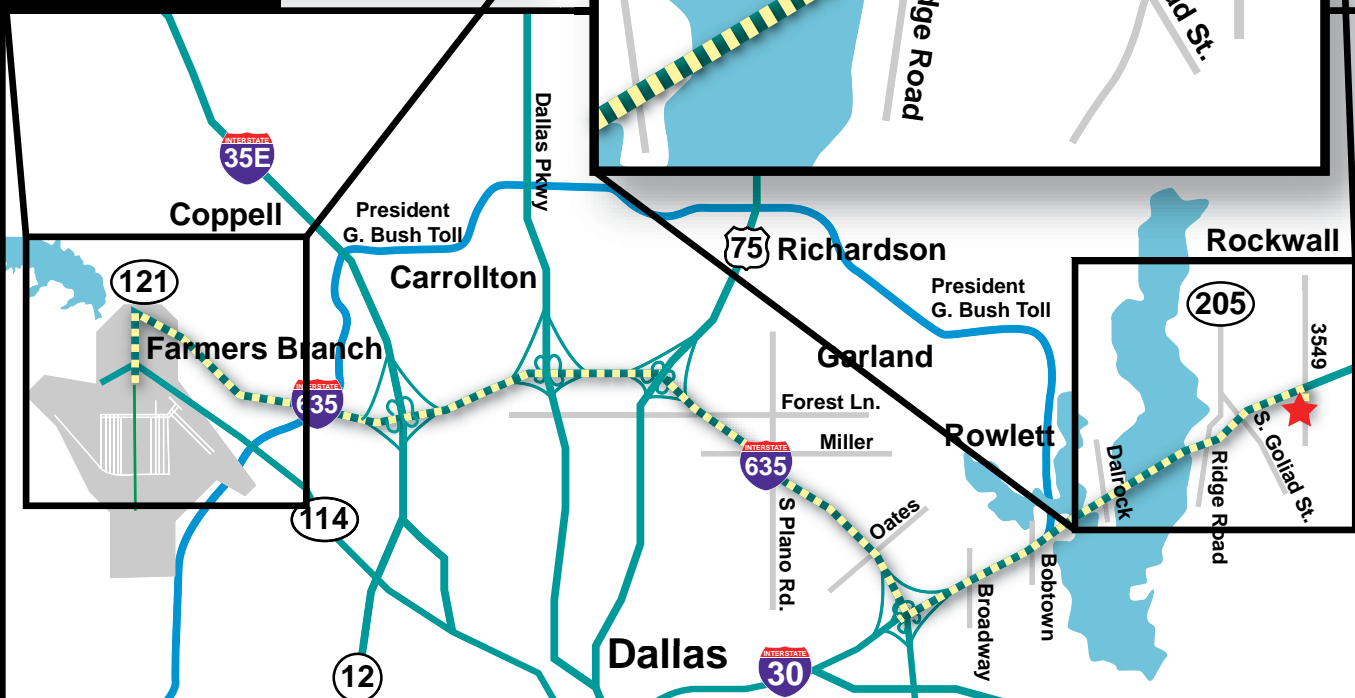

ComCept

Welcome to L-3 ComCept facility in Rockwall, TX.

For more information, contact:

L-3 ComCept
1700 Science Place
Rockwall, TX 75032
Tel: 972-772-7501
Fax: 972-772-7510

Detailed map of local L-3 campus area on next page.